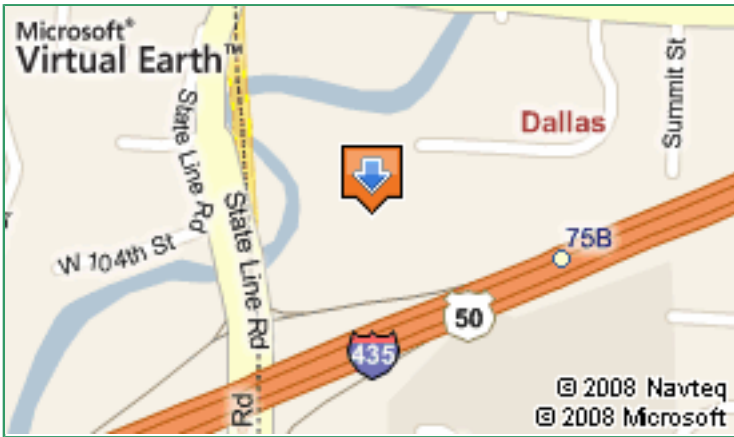

CarDealers

Contact Information

Superior Lexus

Address: 1200 W 104th St, Kansas City, MO 64114

Phone: 816-942-9000

Website: www.cardealerssearch.com/superior-lexus/898/

E-Mail: N/A

Map