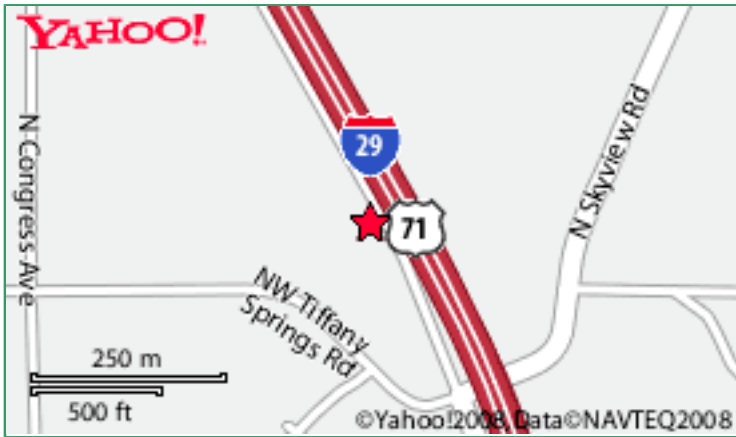

CarDealers

Contact Information

Honda of Tiffany Springs

Address: 9200 NW Prairie View Rd, Kansas City, MO 64153

Phone: 816-452-7000

Website: www.cardealerssearch.com/honda-of-tiffany-springs/8593/

E-Mail: N/A

Map

Business Hours

N/A

Forms Of Payment

N/A