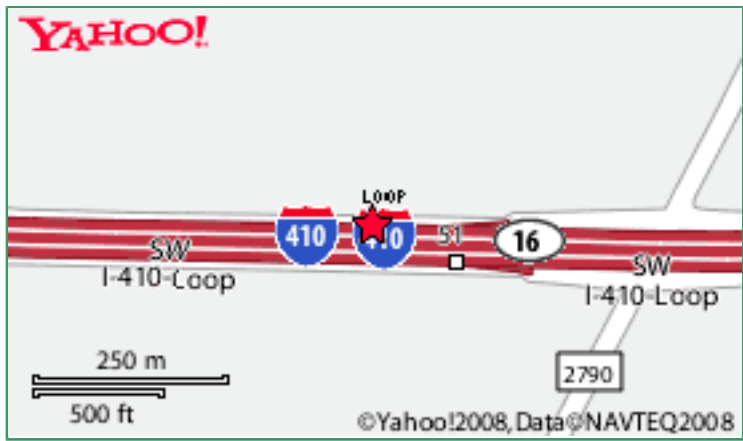

CarDealers

Contact Information

Dodge Superstore

Address: 8811 Ih 35 S, San Antonio, TX 78211

Phone: 210-253-3030

Website: www.cardealerssearch.com/dodge-superstore/8397/

E-Mail: N/A

Map