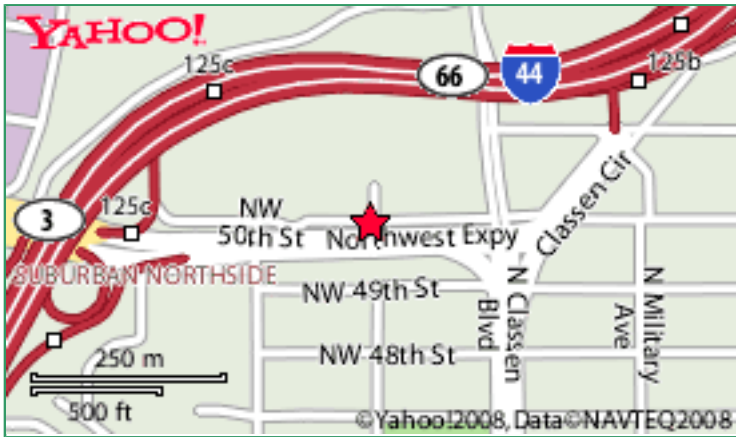

CarDealers

Contact Information

Eskridge Toyota

Address: 5700 NW Expy St, Oklahoma City, OK 73008

Phone: 405-721-1911

Website: www.cardealerssearch.com/eskridge-toyota/6783/

E-Mail: N/A

Map